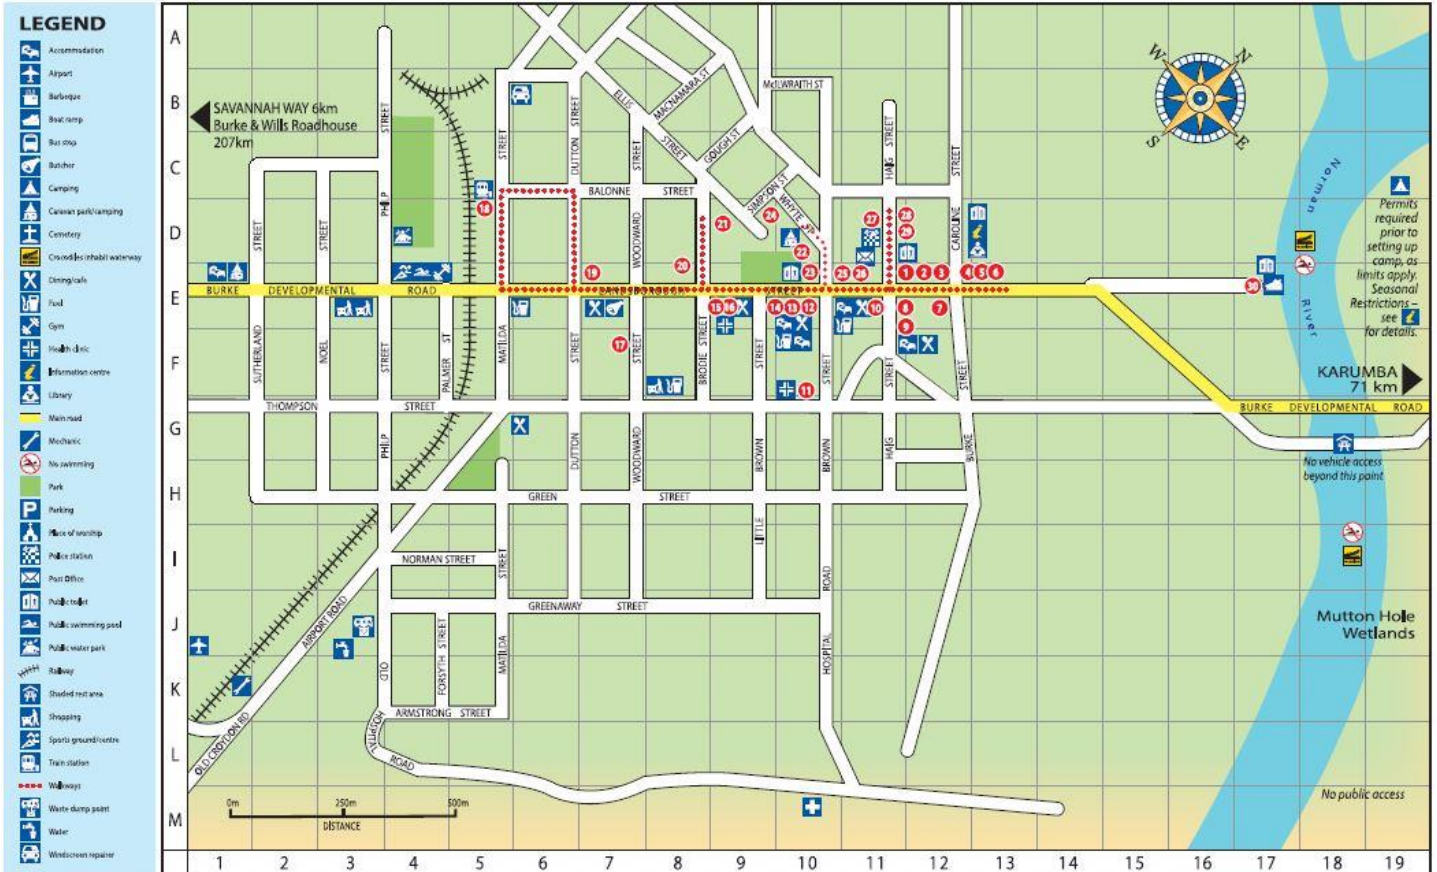

NORMANTON LOCATIONS AND HERITAGE WALK

Welcome to NORMANTON

HERITAGE WALK

- 1 Carpentaria Shire Council Chambers
- 2 Krys The Croc replica statue
- 3 Queensland National Bank
- 4 Burns Philip Building
- 5 Cast iron gutter covers
- 6 Stone pitched gutters
- 7 The Gulf Service Station
- 8 O'Neil's Shed
- 9 Albion Hotel
- 10 Central Hotel
- 11 Mrs Loy's Store
- 12 Purple Pub
- 13 National Café & Theatre site
- 14 Bank of New South Wales
- 15 Town Well
- 16 Lamp Standard
- 17 Old Butcher Shop
- 18 Normanton Railway Station
- 19 Kukatja Place - Aged persons home
- 20 Old Power House site
- 21 Water Treatment Plant
- 22 Shire Hall
- 23 Street lights
- 24 Artesian Bore
- 25 Hitching Rail
- 26 Post Office
- 27 Police Station
- 28 Old Gaol
- 29 Aboriginal Tracker's Quarters
- 30 Norman River Historic sites

ACCOMMODATION	
Albion Hotel Motel Ph: 07 4745 1215	F12
Broga Palms Motel Ph: 07 4745 1009	H12
Central Hotel Motel Ph: 07 4745 1215	E11
Gullfand Motel & Caravan Park Ph: 07 4745 1290 www.gullfandmotelandcaravanpark.com	F3
Leichhardt Lagoon Ph: 07 4745 1330	
Normanton Tourist Park Ph: 07 4745 1121 www.normantontouristpark.com.au	F12
FOOD - DINING, CAFÉ, SEAFOOD, PUBS & BAKERYS	
Purple Pub Ph: 07 4745 1324	E10
Albion Hotel Motel Ph: 07 4745 1218	F12
Central Hotel Motel Ph: 07 4745 1215	E11
Normanton Bakery Ph: 07 4745 1143	E7
Norman County Snacks Ph: 07 4745 1330	E11
727 Café Ph: 07 4745 1376	E10
SHOPS AND SUPERMARKETS	
Casey's Corner Ph: 07 4745 1168	E3
Galagher's Butchery Ph: 07 4745 1444	E7
Normanton Traders Ph: 07 4745 1235	F8
Normanton Video & Electrical Ph: 07 4745 1387	E3
Stop Shop Ph: 4077 451 186	E3